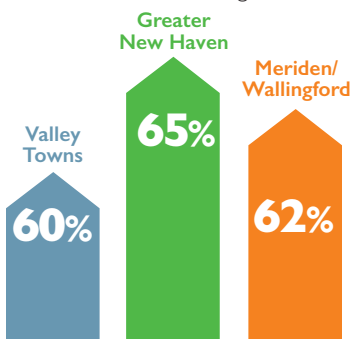

SEYMOUR

Norman Ray House
Seymour Library

SHELTON

Plumb Library
Starbucks

WALLINGFORD

Wallingford Public Library

WEST HAVEN

West Haven Public Library

INCOME SOURCES

TUTORS

STUDENT DIVERSITY

Adults from 61 different countries including the USA were tutored

ADULT STUDENTS

STUDENT PERFORMANCE

% Achieving a Significant Gain in Reading

Students with Pre- and Post-tests