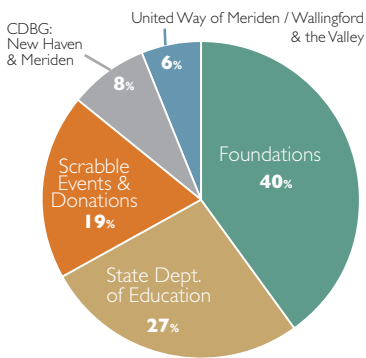

NEW HAVEN

4 Science Park
Gateway Community College
IRIS
Ives Public Library
Junta for Progressive Action
La Casa
Mitchell Public Library
Stetson Public Library
Wilson Public Library
Yale University Health Center

SEYMOUR

Norman Ray House
Seymour Library

SHELTON

Plumb Library
Starbucks

WALLINGFORD

Wallingford Public Library

WEST HAVEN

West Haven Public Library

INCOME SOURCES

TUTORS

STUDENT DIVERSITY

Adults from 61 different countries including the USA were tutored

ADULT STUDENTS

STUDENT PERFORMANCE

% Achieving a Significant Gain in Reading

Students with Pre- and Post-tests